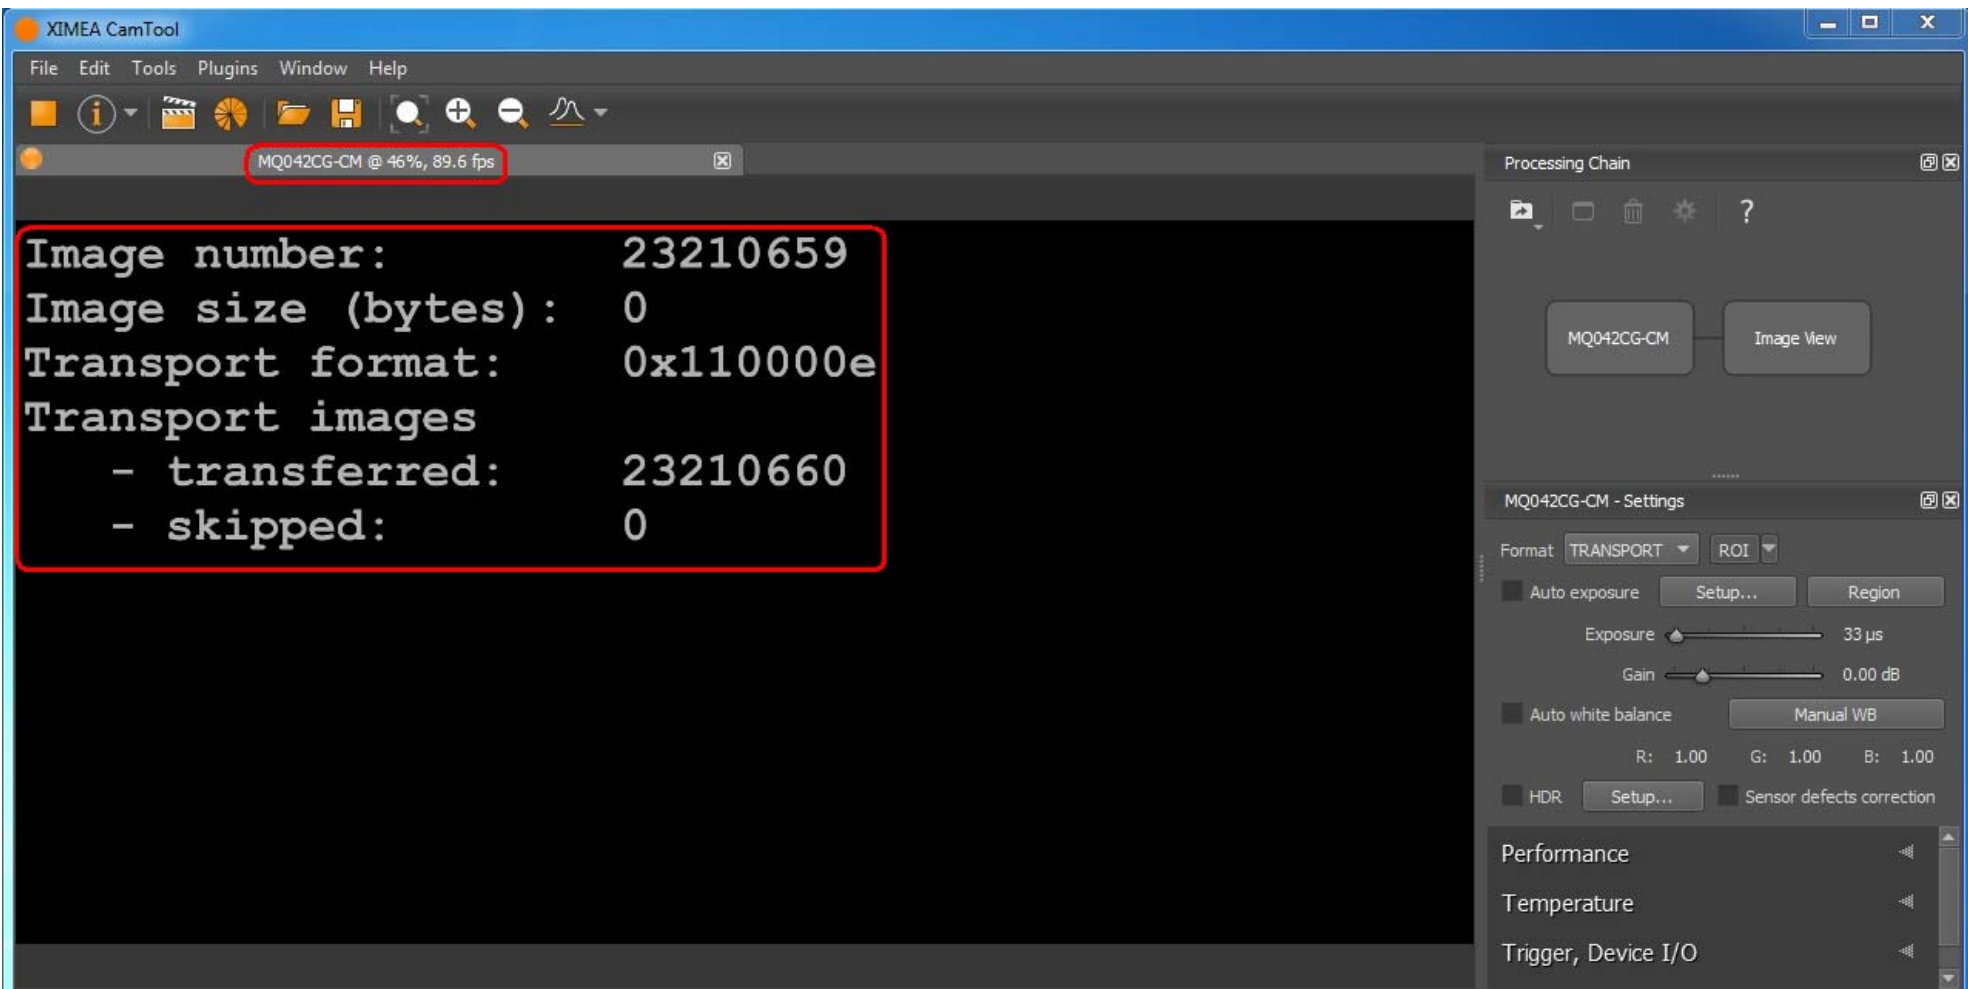

Tested Camera : MQ042CG-CM

Tested time : 72h

JARGY CO., LTD.

Test Report

Model : CBL-USD302MBS-5m

Ver : 1.0

Date : 2016/3/7

Camera Brand Name : Ximea