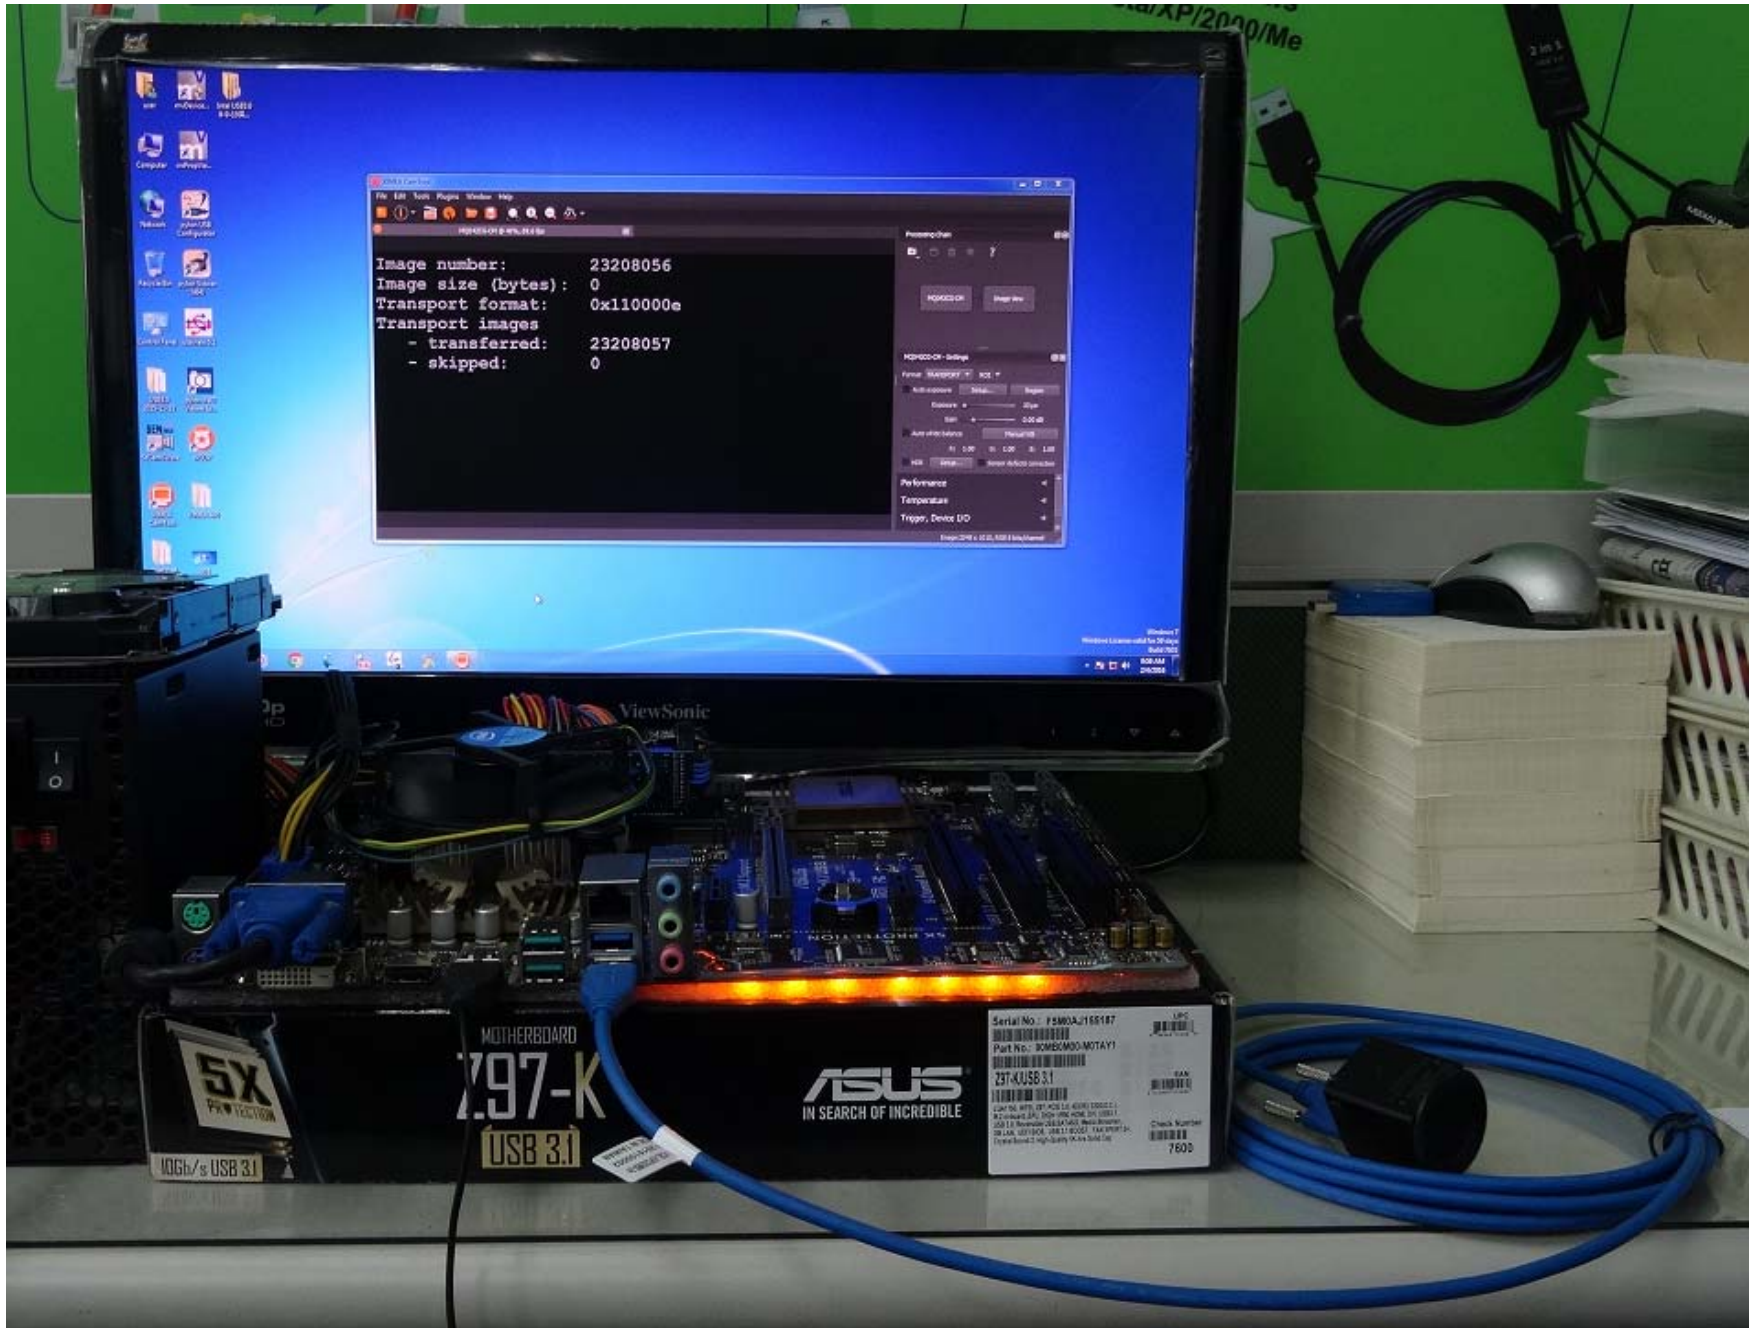

JARGY CO., LTD.

Test Report

Model : CBL-USPD302MBS-3m

Ver : 1.0

Date : 2016/2/4

Camera Brand Name : Ximea

Test Platform

Type	PC		
Model	ASUS Z97-K/USB3.1		
OS	Windows 7 Home Premium 64Bit		
CPU	Intel Core i3-4160		
HDD	SATA III 1TB		
RAM	DDR3 4GB		
USB 3.0	PCH 6 Ports(Intel Z97 Native)		

Tested Camera : MQ042CG-CM

Tested time : 72h

JARGY CO., LTD.

Test Report

Model : CBL-USD302MBS-5m

Ver : 1.0

Date : 2016/3/7

Camera Brand Name : Ximea

Test Platform

Type	PC		
Model	GIGABYTE Z87-HD3		
OS	Windows 7 Home Premium 64Bit		
CPU	Intel Core i3-4130		
HDD	SATA III 500GB		
RAM	DDR3 4GB		
USB 3.0	PCH 6 Ports(Intel Z87 Native)		

Tested Camera : MQ042CG-CM

Tested time : 115h

JARGY CO., LTD.

Test Report

Model : CBL-USD302MBS-8m

Ver : 1.0

Date : 2016/2/22

Camera Brand Name : Ximea

Test Platform